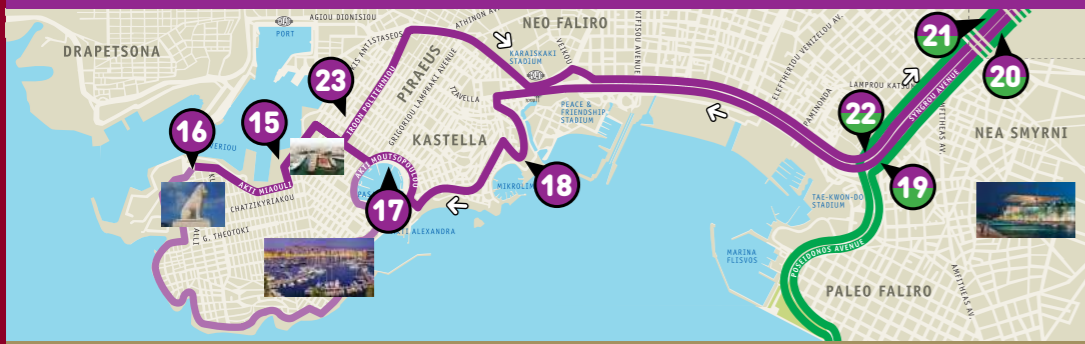

First stop. Adventure!

RECORDED COMMENTARY AVAILABLE IN

First stop. Adventure!

DISCOVER ATHENS

GREY ROUTE PIRAEUS ROUTE RIVIERA ROUTE

LIVE CHAT WITH US AT [BIGBUSTOURS.COM/contactATH](https://www.bigbustours.com/contactATH)

ATHENS ROUTE | LAST BUS DEPARTS AT 6:00pm | FROM STOP 4 | DURATION: 1 HR 30 MINS | EVERY 20 MINS

PIRAEUS ROUTE | LAST BUS DEPARTS AT 4:15pm | FROM STOP 4 | DURATION: 1 HR 15 MINS | EVERY 75 MINS

RIVIERA ROUTE | LAST BUS DEPARTS AT 5:20pm | FROM STOP 4 | DURATION: 1 HR 50 MINS | EVERY 1 HR 50 MINS

PIRAEUS ROUTE				
STOP		First Pick Up	Last Full Tour	Last Full Tour
4	ACROPOLIS		12:30am	4:15pm
21	INTERCONTINENTAL & GRAND HYATT (TO PIRAEUS)		12:37am	4:22pm
22	STAVROS NIARCHOS		12:40pm	4:25pm
23	MUNICIPAL THEATRE	9:05am	12:50am	4:35pm
15	1st CRUISE SHIPS TERMINAL		1:00pm	4:45pm
16	2nd CRUISE SHIPS TERMINAL		1:02pm	4:47pm
17	PASALIMANI	9:10am	1:10pm	4:55pm
18	MIKROLIMANO	9:15am	1:15pm	5:00pm
19	PLANETARIUM/ATHENS MARRIOTT	9:30am	1:30pm	5:15pm
20	INTERCONTINENTAL (TO ACROPOLIS)	9:35am	1:35pm	5:20pm
4	ACROPOLIS	9:45am	1:45pm	5:30pm

RIVIERA ROUTE				
STOP		First Full Tour	Last Full Tour	Last Bus
4	ACROPOLIS	10:00am	5:20pm	5:20pm
21	INTERCONTINENTAL & GRAND HYATT (TO RIVIERA)	10:07am	5:27pm	5:27pm
22	STAVROS NIARCHOS	10:10am	5:30pm	5:30pm
26	FLISVOS MARINA	10:15am	5:35pm	5:35pm
27	ALIMOS MARINA	10:20am	5:40pm	5:40pm
28	AG.KOSMAS BEACH	10:25am	5:45pm	5:45pm
29	3RD GLYFADA MARINA	10:32am	5:52pm	5:52pm
30	DIVANI APOLLON	10:38am	5:58pm	5:58pm
31	KAVOURI BEACH	10:43am	6:03pm	6:03pm
32	ASTIR BEACH	10:50am	6:10pm	6:10pm
33	VOULIAGMENI LAKE	10:55am	6:15pm	6:15pm
34	VOULA PARK	11:00am	6:20pm	6:20pm
35	GLYFADA CITY CENTER	11:03am	6:23pm	6:23pm
36	GLYFADA BEACH	11:08am	6:28pm	6:28pm
37	HELLINIKON AIRPORT	11:15am	6:35pm	6:35pm
38	WAR CEMETERY	11:25am	6:45pm	6:45pm
39	EDEM	11:30am	6:50pm	6:50pm
19	PLANETARIUM/ATHENS MARRIOTT	11:35am	6:55pm	6:55pm
20	INTERCONTINENTAL (TO ACROPOLIS)	11:40am	7:00pm	7:00pm
4	ACROPOLIS	11:50am	7:10pm	7:10pm